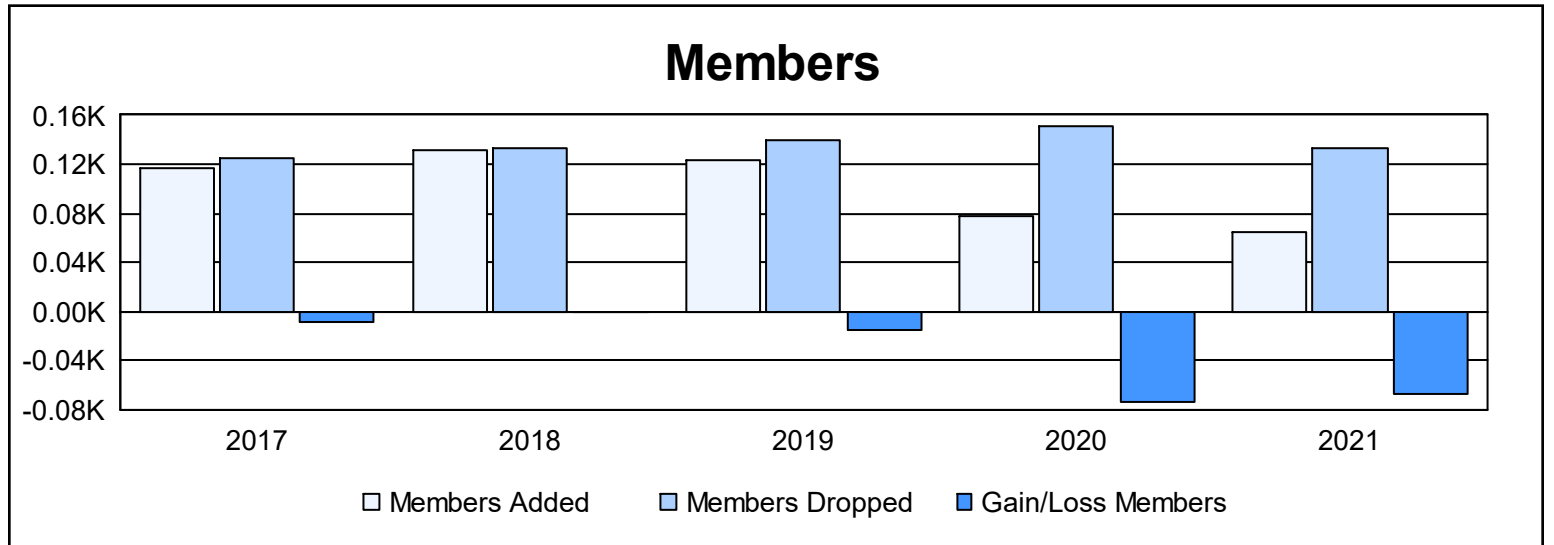

Year	New Clubs	Dropped Clubs	Gain/ Loss Clubs	New Members	Charter Members	Reinstate Members	Transfer Members	Total Member Added	Total Members Dropped	Gain/ Loss Members
2016-2017	0	0	0	104	0	4	9	117	125	-8
2017-2018	2	0	2	81	40	3	8	132	133	-1
2018-2019	0	0	0	115	0	4	5	124	139	-15
2019-2020	0	1	-1	61	0	5	11	77	151	-74
2020-2021	1	0	1	39	21	3	2	65	133	-68
<b>Average</b>	<b>1</b>	<b>0</b>	<b>0</b>	<b>80</b>	<b>12</b>	<b>4</b>	<b>7</b>	<b>103</b>	<b>136</b>	<b>-33</b>

### Membership Composition June 2021 Cumulative