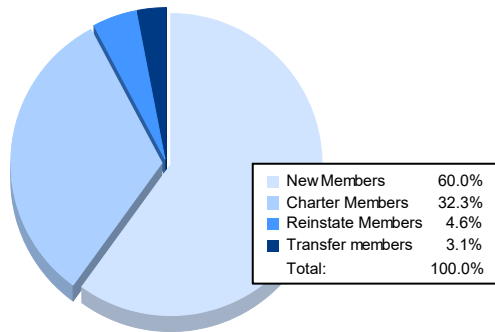

Year	New Clubs	Dropped Clubs	Gain/ Loss Clubs	New Members	Charter Members	Reinstate Members	Transfer Members	Total Member Added	Total Members Dropped	Gain/ Loss Members
2016-2017	0	0	0	104	0	4	9	117	125	-8
2017-2018	2	0	2	81	40	3	8	132	133	-1
2018-2019	0	0	0	115	0	4	5	124	139	-15
2019-2020	0	1	-1	61	0	5	11	77	151	-74
2020-2021	1	0	1	39	21	3	2	65	133	-68
<b>Average</b>	<b>1</b>	<b>0</b>	<b>0</b>	<b>80</b>	<b>12</b>	<b>4</b>	<b>7</b>	<b>103</b>	<b>136</b>	<b>-33</b>

### Membership Composition June 2021 Cumulative