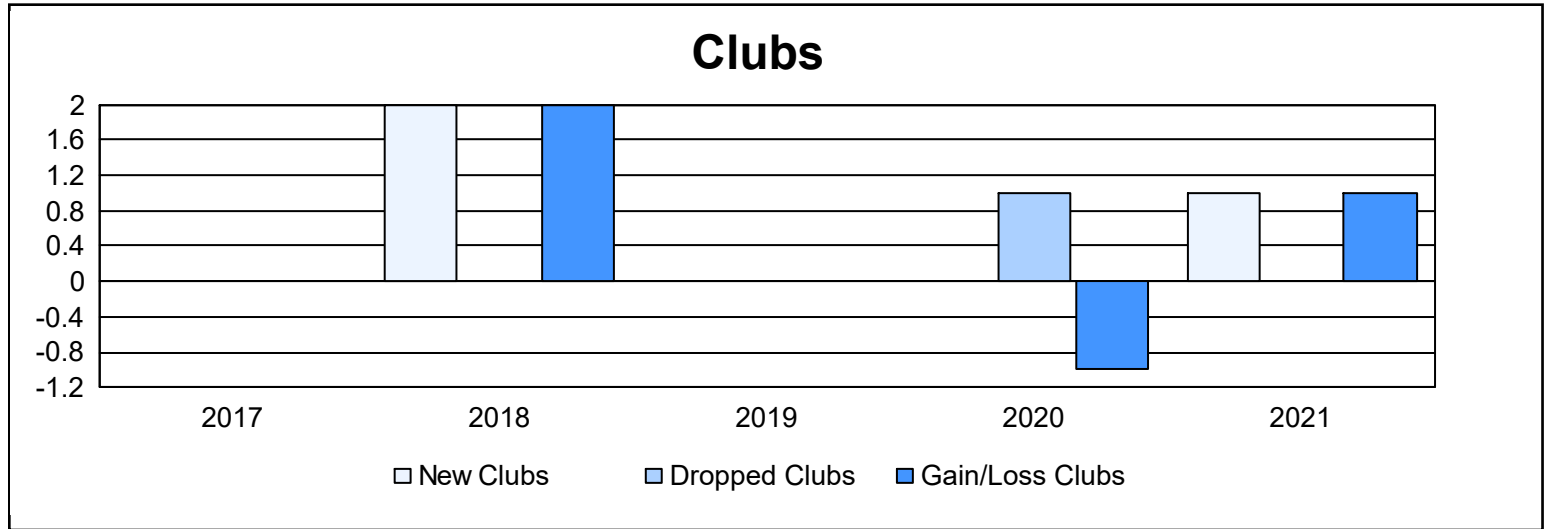

Year	New Clubs	Dropped Clubs	Gain/ Loss Clubs	New Members	Charter Members	Reinstate Members	Transfer Members	Total Member Added	Total Members Dropped	Gain/ Loss Members
2016-2017	0	0	0	104	0	4	9	117	125	-8
2017-2018	2	0	2	81	40	3	8	132	133	-1
2018-2019	0	0	0	115	0	4	5	124	139	-15
2019-2020	0	1	-1	61	0	5	11	77	151	-74
2020-2021	1	0	1	39	21	3	2	65	133	-68
<b>Average</b>	<b>1</b>	<b>0</b>	<b>0</b>	<b>80</b>	<b>12</b>	<b>4</b>	<b>7</b>	<b>103</b>	<b>136</b>	<b>-33</b>

### Membership Composition June 2021 Cumulative